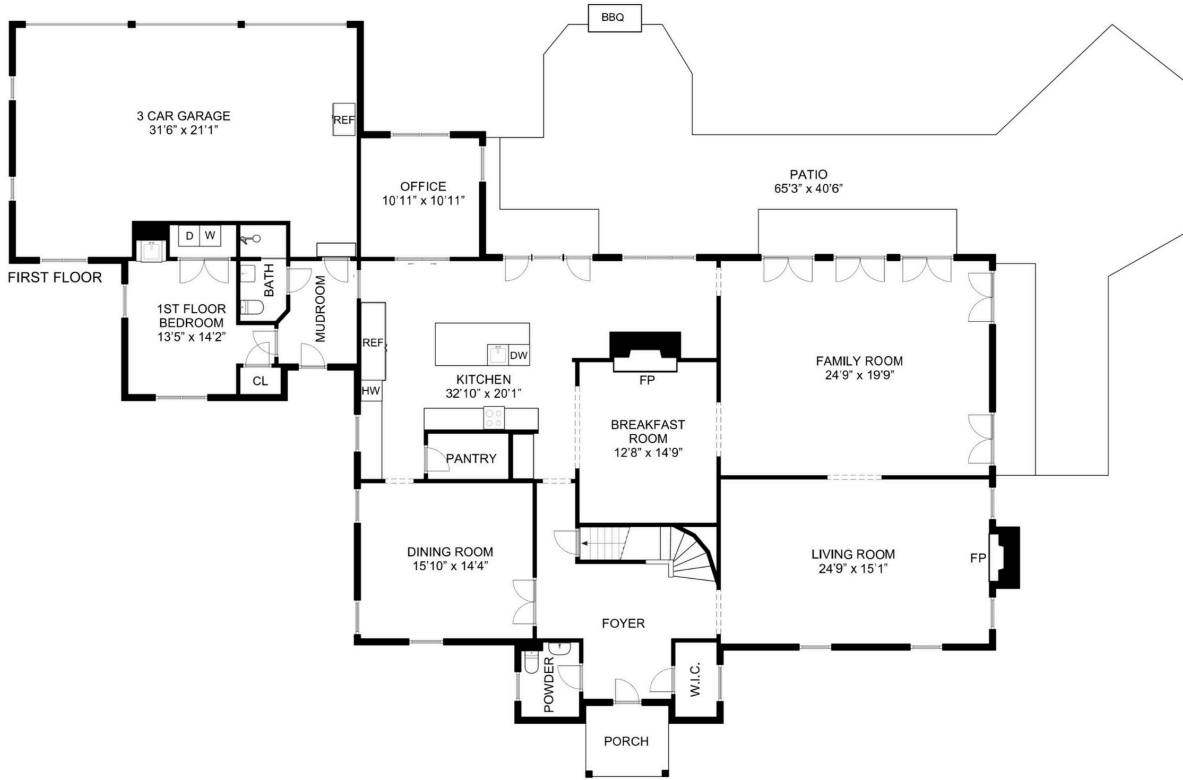

THE FLOOR PLAN

33 Crescent Place

Short Hills, NJ

The Elizabeth Winterbottom Team

VINTERBOTTOM
 (973) 900-0337
 elizabeth@winterbottomteam.com

Scan QR Code
 for more photos and details