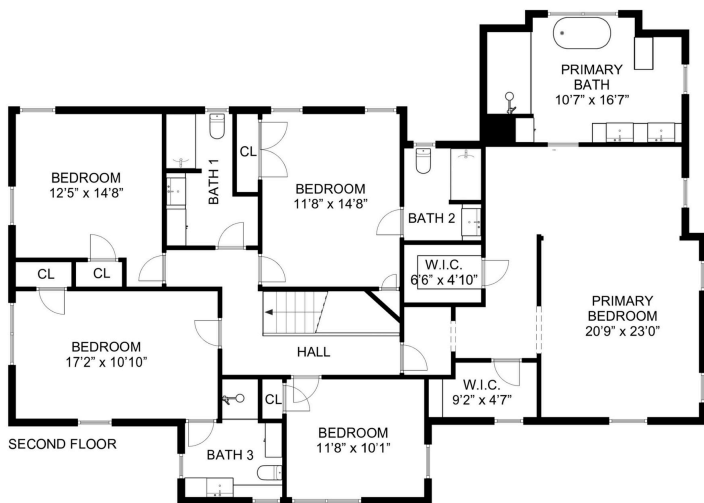

THE FLOOR PLAN

33 Crescent Place

Short Hills, NJ

The Elizabeth Winterbottom Team

VINTERBOTTOM
 (973) 900-0337
 elizabeth@winterbottomteam.com

Scan QR Code
 for more photos and details