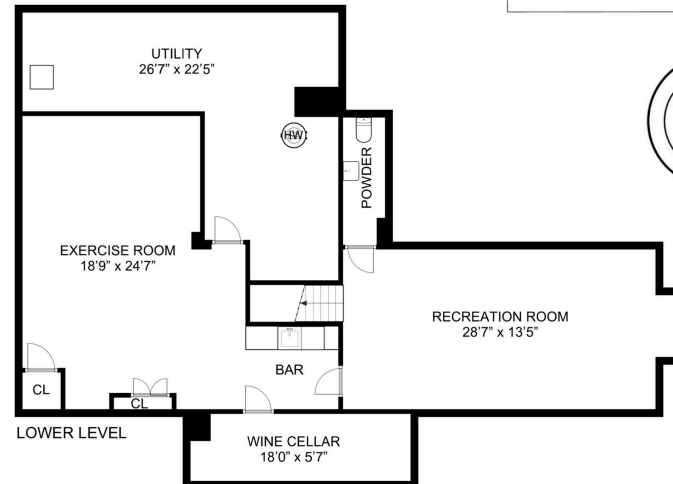

THE FLOOR PLAN

33 Crescent Place

Short Hills, NJ

The Elizabeth Winterbottom Team

VINTERBOTTOM
 (973) 900-0337
 elizabeth@winterbottomteam.com

Scan QR Code
 for more photos and details