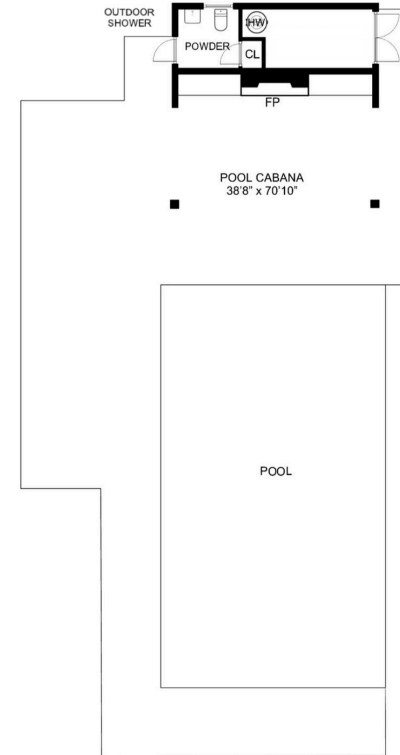

THE FLOOR PLAN

33 Crescent Place

Short Hills, NJ

The Elizabeth Winterbottom Team

VINTERBOTTOM
 (973) 900-0337
 elizabeth@winterbottomteam.com

Scan QR Code
 for more photos and details