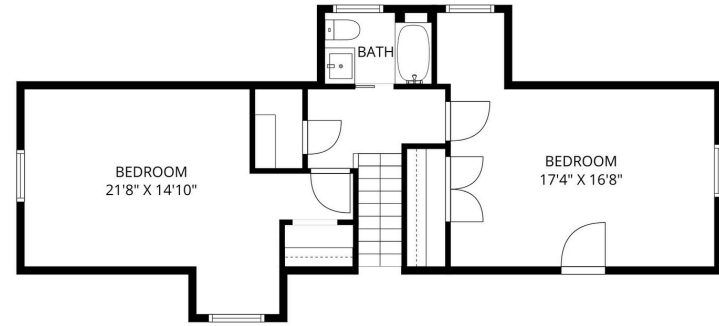

THE FLOOR PLAN

24 Farley Road
Short Hills, NJ

The Elizabeth
Winterbottom Team

ELIZABETH WINTERBOTTOM
(973) 900-0337
elizabeth@winterbottomteam.com

Scan QR Code
for more photos and
details