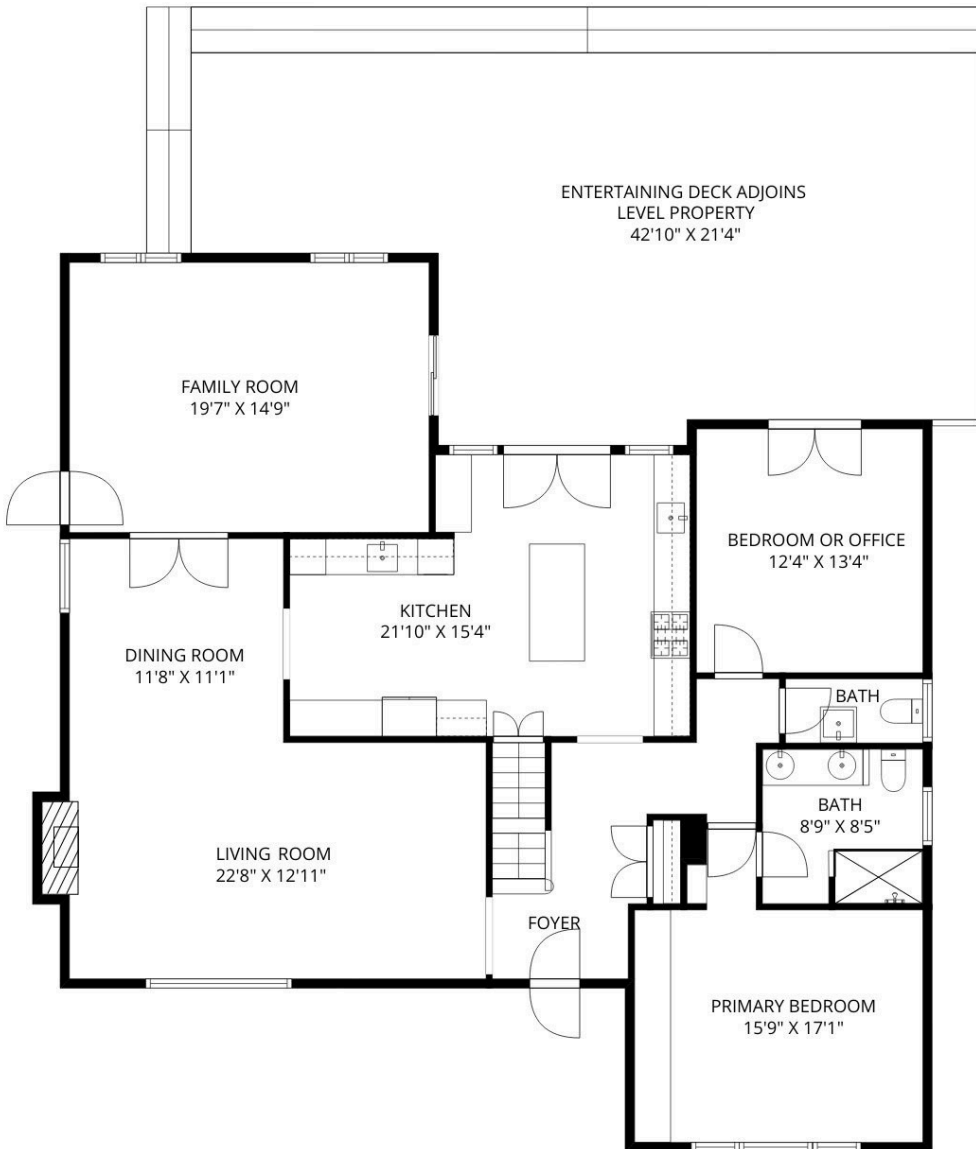

THE FLOOR PLAN

24 Farley Road
Short Hills, NJ

The Elizabeth
Winterbottom Team

ELIZABETH WINTERBOTTOM
(973) 900-0337
elizabeth@winterbottomteam.com

Scan QR Code
for more photos and
details