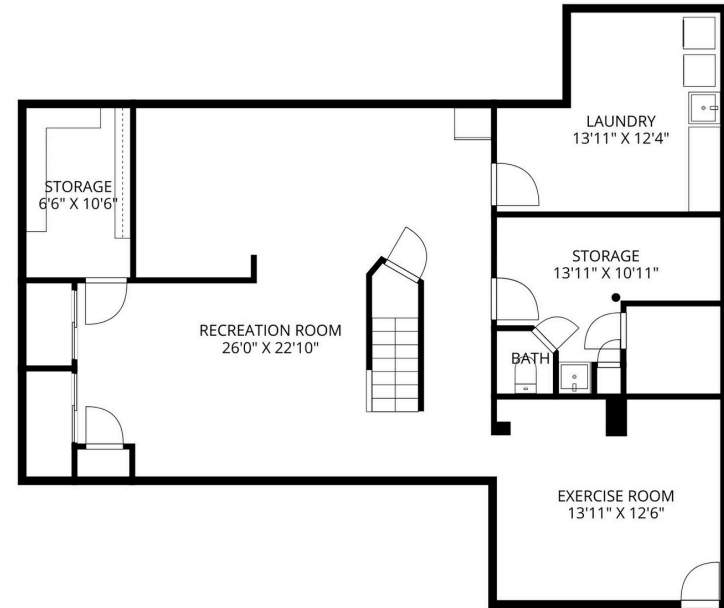

THE FLOOR PLAN

24 Farley Road
Short Hills, NJ

The Elizabeth
Winterbottom Team

ELIZABETH WINTERBOTTOM
(973) 900-0337
elizabeth@winterbottomteam.com

Scan QR Code
for more photos and
details