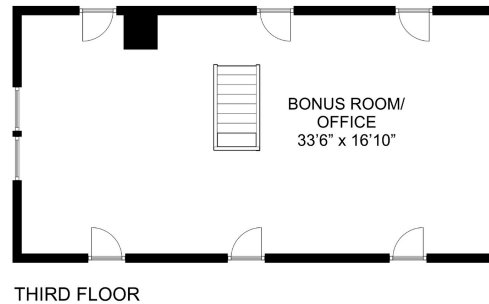

THE FLOOR PLAN

115 Connett Place

South Orange, NJ

ELIZABETH WINTERBOTTOM
 (973) 900-0337
 elizabeth@winterbottomteam.com

ANDY SOLOWAY
 (973) 464-8969
 andy@winterbottomteam.com

Go to: 115connett.com or
 Scan QR Code for more details