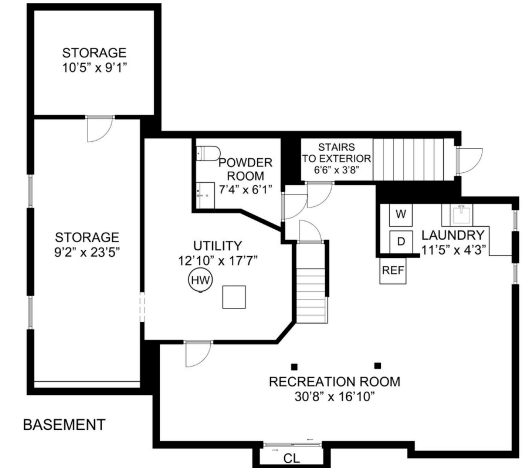

THE FLOOR PLAN

115 Connett Place

South Orange, NJ

ELIZABETH WINTERBOTTOM
 (973) 900-0337
 elizabeth@winterbottomteam.com

ANDY SOLOWAY
 (973) 464-8969
 andy@winterbottomteam.com

Go to: 115connett.com or
 Scan QR Code for more details