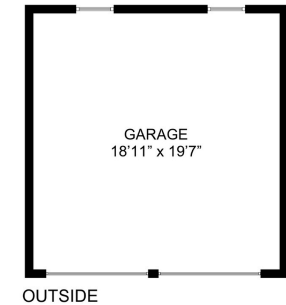

THE FLOOR PLAN

115 Connett Place

South Orange, NJ

ELIZABETH WINTERBOTTOM
 (973) 900-0337
 elizabeth@winterbottomteam.com

ANDY SOLOWAY
 (973) 464-8969
 andy@winterbottomteam.com

Go to: 115connett.com or
 Scan QR Code for more details