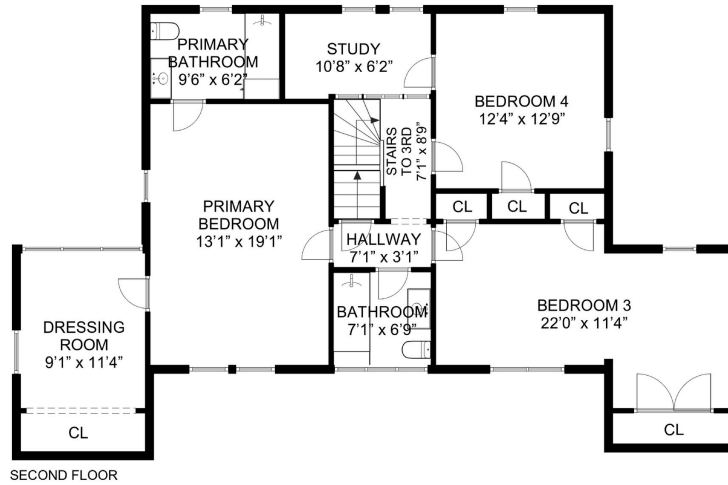

THE FLOOR PLAN

115 Connett Place

South Orange, NJ

ELIZABETH WINTERBOTTOM
 (973) 900-0337
 elizabeth@winterbottomteam.com

ANDY SOLOWAY
 (973) 464-8969
 andy@winterbottomteam.com

Go to: 115connett.com or
 Scan QR Code for more details