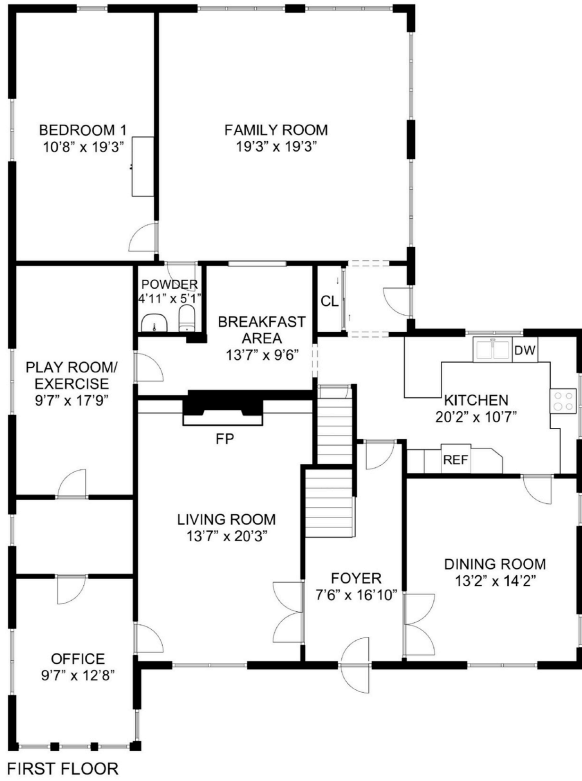

THE FLOOR PLAN

115 Connett Place

South Orange, NJ

ELIZABETH WINTERBOTTOM
 (973) 900-0337
 elizabeth@winterbottomteam.com

ANDY SOLOWAY
 (973) 464-8969
 andy@winterbottomteam.com

Go to: 115connett.com or
 Scan QR Code for more details